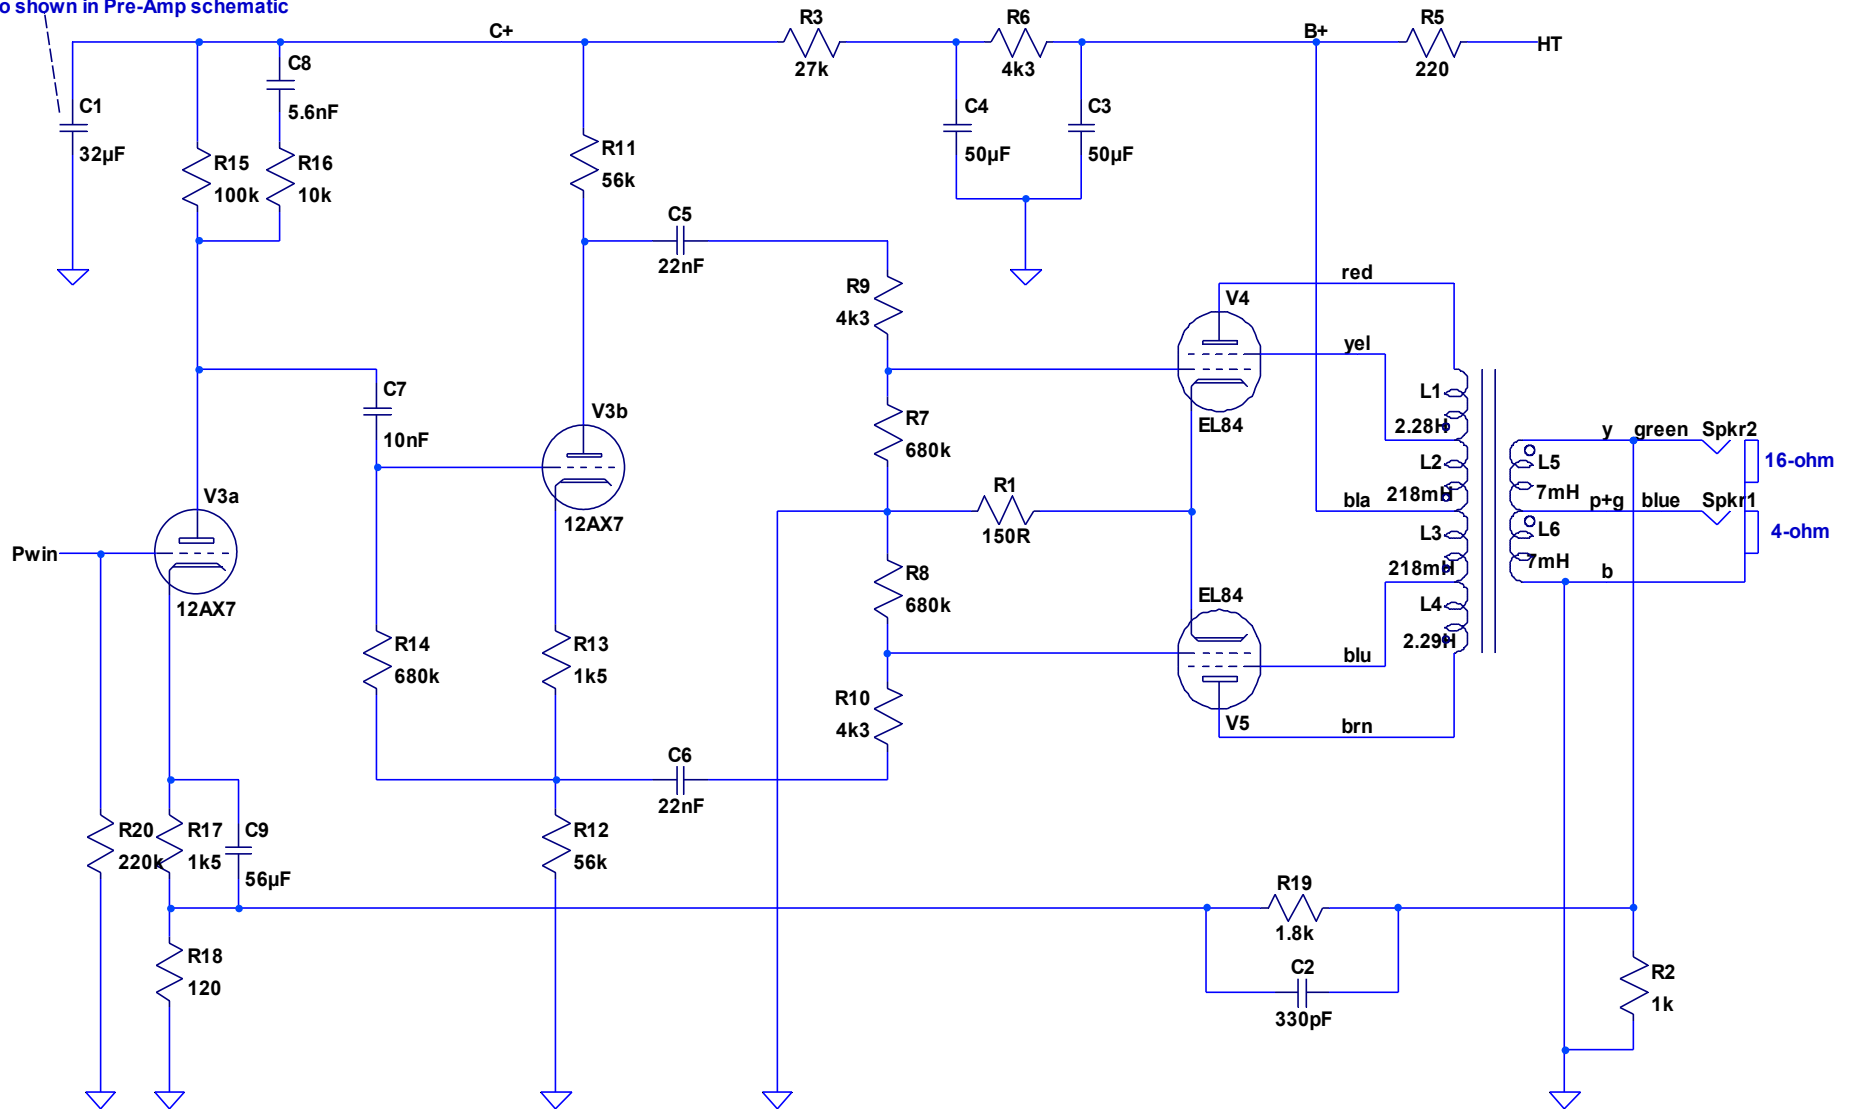

Also shown in Pre-Amp schematic

COMPANY:		Sadler Amplification	
DESIGN TITLE:		Sound City Studio 20 Power Amp	
AUTHOR:	DRAWING NUMBER	REV:	
Martin Sadler	1	1	
DATE:	SIZE:	SHEET:	
29/8/2009	A4	1 of 1	